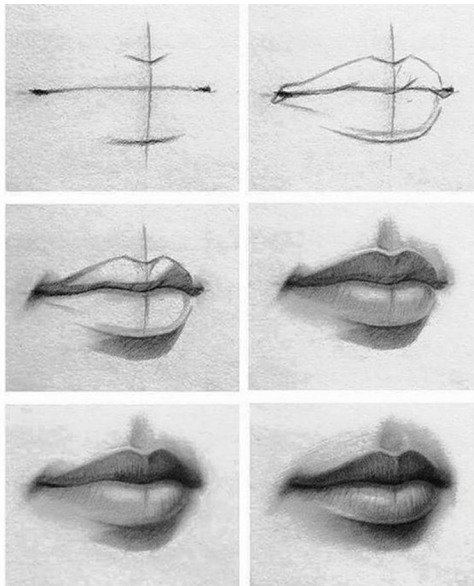

How to Draw Facial Features

How to draw eyebrow

Instructions:

Using the examples provided, draw the following:

- One set of eyes looking to the left or right
- One eye on charcoal paper (tape or staple this into your sketchbook next to the rest of the facial features)
- One iris
- One mouth from the side
- One mouth straight on
- One nose from the side
- One nose straight on