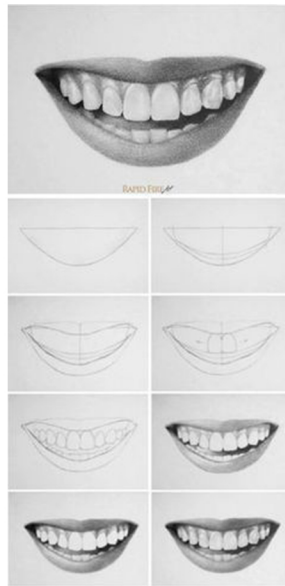

How to Draw Facial Features

How to draw eyebrow

Instructions:

Using the examples provided, draw the following:

- One set of eyes looking to the left or right
- One eye on charcoal paper (tape or staple this into your sketchbook next to the rest of the facial features)
- One iris
- One mouth from the side
- One mouth straight on
- One nose from the side
- One nose straight on